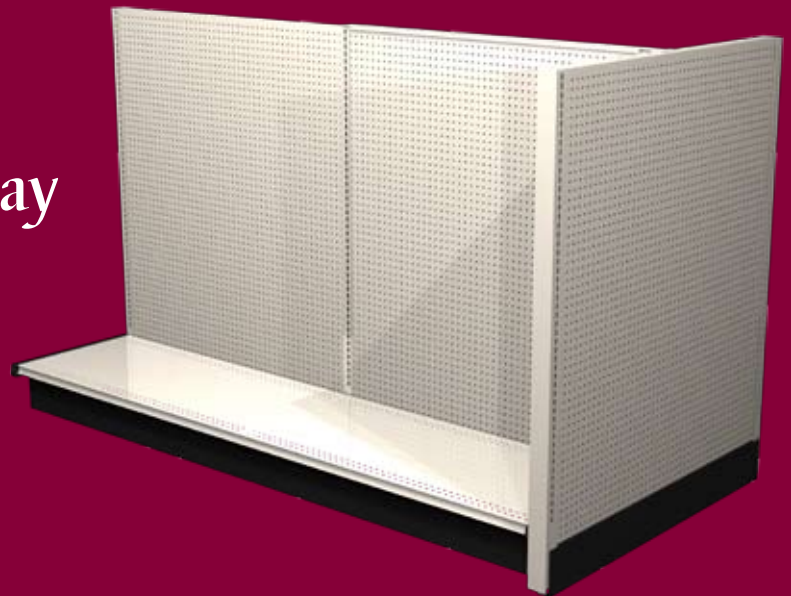

Wall End Display

- Free Standing End Display
- 2', 30", 3', 4' wide
- 48" - 96" high
- 13" - 25" deep

WED

No Base WED

No Base Wall End Display

- Attaches to Gondola
- No Base Deck on end
- 3', 4', 6' wide
- 72" - 120" high

End Displays

End Merchandising Panel & End Deck

- Attaches to Island Uprite
- 2', 30", 3', 4' wide
- 48" - 96" high

End Deck

- Matches overall Island width
- 06 or Low Base
- 13" - 25" deep
- Snaps on to Base End Trim
- Removable

CED

Contoured End Display

- Freestanding End Display
- Contour Deck & Shelves
- 2', 30", 3', 4' wide
- 48" - 96" high
- 13" - 25" deep