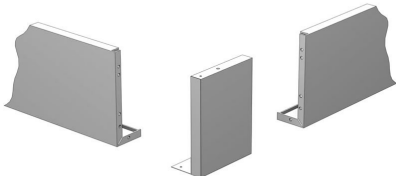

| You are in: [Lozier](#) > [Products](#) > [Metal Canopy Corner Adapters \(Outside\)](#)

Metal Canopy Corner Adapters (Outside)

Part Number: **CMOC90**

Product Details:

- Links two Metal Canopy Fascias at 90°
- Order adjacent Canopies long enough to span two Uprites
- Order all Metal Fascia lengths separately and cut to length in field

Product Options and Numbers

Example Part #: **CMOC90 PLT**

Metal Canopy Corner Adapters (Outside): **CMOC90**

Standard Finish: **PLT**, Optional Catalog Colors

Suffix Key	
PLT	- Platinum