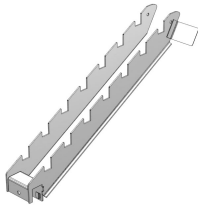

| You are in: [Lozier](#) > [Products](#) > [Garden Tool Holder](#)

# Garden Tool Holder

Part Number: **GTHU7XTT**

Display your shovels, rakes, and other garden tools with the Garden Tool Holder. Holder attaches to Crosstube and holds up to seven tools.

## Product Details:

- Fits on 1" square Crosstube
- Steel construction—excellent for displaying shovels, rakes, and other garden tools
- Holds 7 tools and projects 16" from Crosstube
- Recommended for use with decks 19"D or larger
- Steel ticket holder on end
- Upslope design prevents merchandise from falling
- Locking feature is standard to limit accidental dislodging of bracket