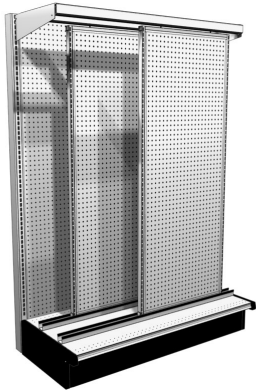

| You are in: Lozier > Products > Heavy Duty Sliding Display System

# Heavy Duty Sliding Display System

Part Number: **SDH**

## Product Details:

- Pegboard and Slotwall Panel Styles available
- Slotted frame accepts most standard Shelves and Accessories
- Evenly distributed load of 200 lbs/panel, 400 lbs/pair of brackets

## STARTER UNIT INCLUDES

- 1 Heavy Duty Sliding Panel
- 1 Track Set
- 1 pair of Brackets