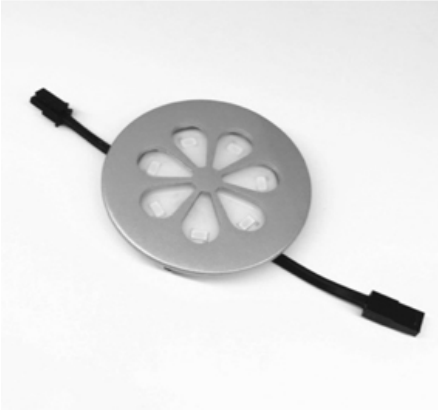

| You are in: [Lozier](#) > [Products](#) > [LED Puck Light](#)

LED Puck Light

Part Number: **LKQC**

The LED Puck Light is a great option for lighting your fixture. For use with a Canopy Shelf.

Product Details:

- Recessed Mount
- Color temp-neutral 4000k
- 250 Lumens, color rendering index-85
- Fits 2-3/8" round diameter hole
- Aluminum satin housing finish.
- Can be chained together light to light with the "jumper" cable (sold separately)

Product Options and Numbers

Part #: **LKQCPLD4000** N/A

LED Puck Light: **LKQCPLD4000**

Standard Finish: **N/A**

Suffix Key

N/A

- No Finish