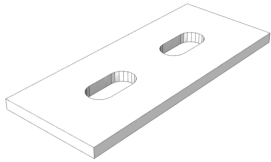

| You are in: [Lozier](#) > [Products](#) > [Quick Connect LED Wood Shelf Clip](#)

Quick Connect LED Wood Shelf Clip

Part Number: **LKQCWCLED**

Attach Quick Connect Lights to Wood Shelves with Wood Shelf Clip.

Product Details:

- Screws to bottom of Wood Shelf
- 2 clips per Light
- Align with magnets on underside of Lights

Product Options and Numbers

Part #: **LKQCWCLED** **N/A**

Wood Shelf Clip: **LKQCWCLED**

Standard Finish: **N/A**