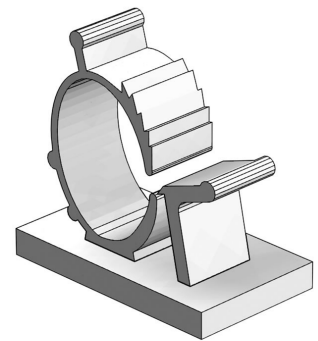

## T5 Connector

---

- Use with T5 Light when connecting multiple lights
- Available in several lengths
- No hard wiring required

## Product Options and Numbers

Example Part #: **LKC 24 T5 N/A**

Light Kit Connector: **LKC**

Width: 6", **24"**, 30", 36"

Micro Fluorescent: **T5**

Standard Finish: **N/A**

## T5 Cord Management Clip

---

- Translucent white nylon
- Adhesive back
- 3/8" capacity