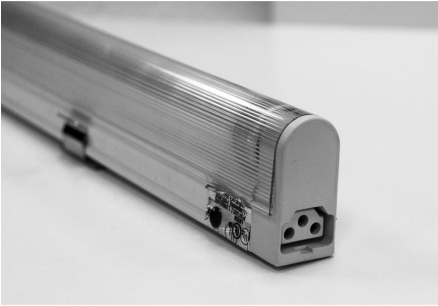

# T5 Light Kit

Part Number: LK

Lozier T5 Lights are an affordable lighting solution for your store. Featuring a plug and play system, T5 lights fit to existing fixtures and can be used on runs up to 40 feet with a single outlet. No electrician is required to install.

## Product Details:

- Slimline Fixture with magnetic attachment
- No hard wiring required
- Maximum of 10 Light Kits per Power Supply
- T5 Micro Fluorescent includes 4100K Light tube and cover
- UL Approved
- Order Power Supply separately
- Multiple Lights require Connectors
- Order optional Wood Shelf Attachment Clip separately
- Order optional Cord Management Clips and extra Light Tubes separately

## T5 Cord Management Clip

---

- Translucent white nylon
- Adhesive back
- 3/8" capacity