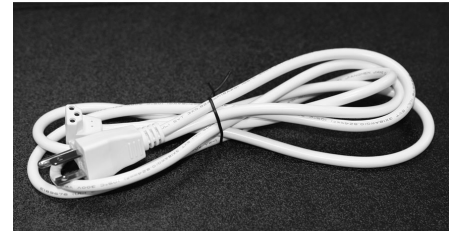

Light Kit: [LK](#)

Width: 3', [4'](#)

Micro Fluorescent: [T5](#)

Natural White Color Temperature: [4100](#)

Standard Finish: [N/A](#)

Suffix Key	
N/A	- No Finish

T5 Power Supply

- 72" Long
- 3-Prong Power Supply for standard 110 outlet
- No hard wiring required

Product Options and Numbers

Part #: [LKPS72T5](#) [N/A](#)

T5 Power Supply: [LKPS72T5](#)

Standard Finish: [N/A](#)

Suffix Key	
N/A	- No Finish

T5 Connector