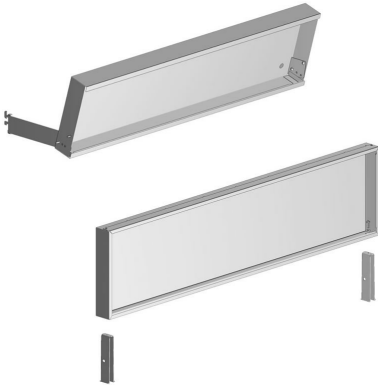

| You are in: [Lozier](#) > [Products](#) > [Graphic Light Box](#)

# Graphic Light Box

Part Number: **LTBX**

## Product Details:

- System Type U mounts via loose brackets into Display Uprites
- System Type WED mounts on top of a Wall End Display
- Available in 3' W, 4' W and 12" H, 18"H, 24" H
- Wall or Island Section design is available in projections of 4", 13", 16", 19" or 22" D
- Wall or Island Section brackets can be installed perpendicular or adjusted to angles of 9 or 16 degrees
- WED design installs perpendicular on top of End Cap
- Lighting source is Lozier Quick Connect LED
- Box depth of 3" allows the lights to set back to minimize shadowing or hot spots on the graphic face
- Box has electrical access holes to provide daisy chain to adjacent light box
- 1/8" thick translucent acrylic front cover panel is available
- Accepts side-load graphic insert or translucent graphic installed on acrylic front cover panel (by others)