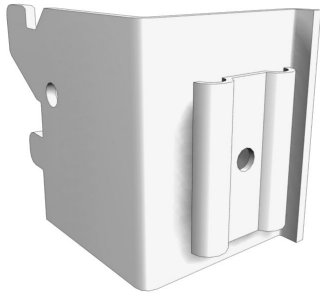

| You are in: [Lozier](#) > [Products](#) > [Wire Grid Accessory Panel Upright Brackets](#)

# Wire Grid Accessory Panel Upright Brackets

Part Number: **WGAPB2**

Wire Grid Accessory Panel Upright Bracket attaches your Wire Grid Panel directly to the Upright so you can hang it over an existing fixture back. Brackets hold Panel 2" out from Upright. Sold in left and right pairs.

## Product Details:

- Projects Wire Grid Panel 2" out from Upright
- Sold in left/right pairs
- Use two pairs per Panel