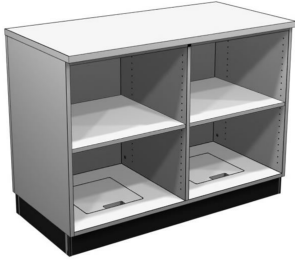

| You are in: Lozier > Products > 4FT & 6FT Straight Counters

4FT & 6FT Straight Counters

Part Number: C

Product Details:

- High pressure laminate top and body
- Melamine interior and base
- 24"D x 36"H
- 3mm PVC top edge
- Optional 1"W rigid PVC Cartguard located 23" above floor

4FT COUNTER

6FT COUNTER

Product Options and Numbers

Example Part #: **C 72 A B T LAW LAX MA1**
XG4 MB6

Counter: C

Counter Length: 48", **72"**

Bay 1 Style: A, B, C, D, E

Bay 2 Style: A, **B**, C, D, E