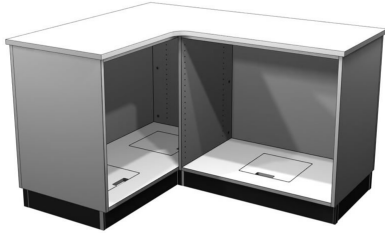

| You are in: Lozier > Products > 60" L-Shaped Counter

# 60" L-Shaped Counter

Part Number: C

## Product Details:

- High pressure Laminate top and body
- Melamine interior and base
- 48"W x 24"D x 36"H
- 3mm PVC top edge
- Optional 1"W rigid PVC Cartguard located 23" above floor
- Either Bay 1 or Bay 2 must be Style "A"