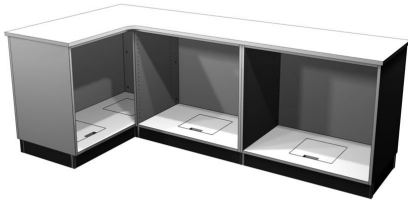

| You are in: Lozier > Products > 72" & 96" L-Shaped Counters

72" & 96" L-Shaped Counters

Part Number: C

Product Details:

- High pressure Laminate top and body
- Melamine interior and base
- 48"W x 24"D x 36"H
- 3mm PVC top edge
- Optional 1"W rigid PVC Cartguard located 23" above floor
- Either Bay 1 or Bay 2 must be Style "A"

Product Options and Numbers

Example Part #: **C R 96 A B D T LAW LAX**
MA1 XG4 MB6

Counter: C

Counter Style: R, L

Counter Length: 72", 96"

Bay 1 Style: A, B, C, D, E

Bay 2 Style: A, **B**, C, D, E

Bay 3 Style: A, B, C, **D**, E