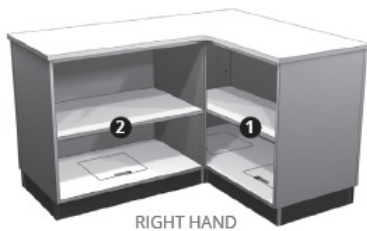

Bay 2 Style: A, **B**, C, D, E

Bay 3 Style: A, B, C, **D**, E

Optional Cartguard: **T**, Leave blank if not required

Top Standard Finish: **LAW**, Optional Catalog Laminates

Body Standard Finish: **LAX**, Optional Catalog Laminates

Interior Standard Finish: **MA1**, Optional MA5 & MB5
Melamines

Cartguard: XG8,**XG4**, Leave blank if not required

Base Standard Finish: **MB6**

Suffix Key

R	- Right Hand
L	- Left Hand
LAW	- White Leather Laminate
LAX	- Platinum Laminate
MA1	- Platinum Melamine
MA5	- White Melamine
MB5	- Silver Melamine
XG8	- Red Cartguard
XG4	- Black Cartguard