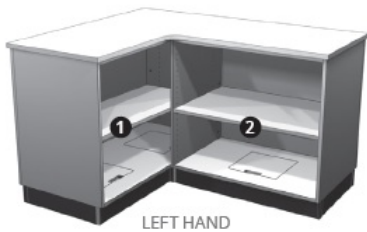

Bay 2 Style: A, **B**, C, D, E

Bay 3 Style: A, B, C, **D**, E

Optional Cartguard: **T**, Leave blank if not required

Top Standard Finish: **LAW**, Optional Catalog Laminates

Body Standard Finish: **LAX**, Optional Catalog Laminates

Interior Standard Finish: **MA1**, Optional MA5 & MB5
Melamines

Cartguard: XG8,**XG4**, Leave blank if not required

Base Standard Finish: **MB6**

Suffix Key

R	- Right Hand
L	- Left Hand
LAW	- White Leather Laminate
LAX	- Platinum Laminate
MA1	- Platinum Melamine
MA5	- White Melamine
MB5	- Silver Melamine
XG8	- Red Cartguard
XG4	- Black Cartguard