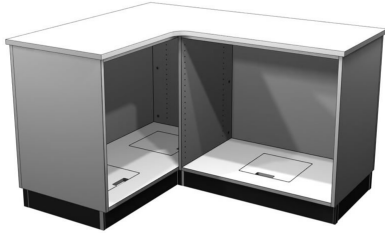

| You are in: [Lozier](#) > [Products](#) > [60" L-Shaped Counter](#)

# 60" L-Shaped Counter

Part Number: C

## Product Details:

- High pressure Laminate top and body
- Melamine interior and base
- 48"W x 24"D x 36"H
- 3mm PVC top edge
- Optional 1"W rigid PVC Cartguard located 23" above floor
- Either Bay 1 or Bay 2 must be Style "A"