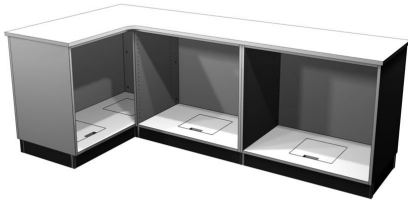

| You are in: [Lozier](#) > [Products](#) > [72" & 96" L-Shaped Counters](#)

# 72" & 96" L-Shaped Counters

Part Number: C

## Product Details:

- High pressure Laminate top and body
- Melamine interior and base
- 48"W x 24"D x 36"H
- 3mm PVC top edge
- Optional 1"W rigid PVC Cartguard located 23" above floor
- Either Bay 1 or Bay 2 must be Style "A"