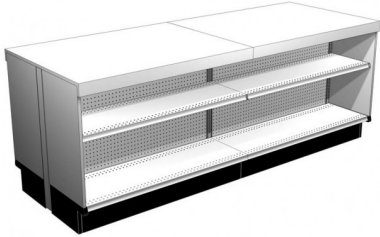

# Laminated Countertops

Part Number: LCT

Laminated Countertops are available in four styles: A, P, E, & F.

## Product Details:

- Four Styles available (A, P, E and F)
  - A Style: Front drop lip with square edge
  - P Style: Front drop lip with rounded edge
  - E Style: Front and back drop lip with square edge
  - F Style: No dro plip
- Drop Lips are 3 5/16" H
- Order Flat Multi-Purpose Brackets (MPBF) separately
  - Styles A and P require one pair of brackets per section
  - Styles E and F require two pair of brackets per section