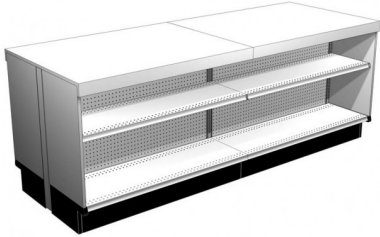

| You are in: Lozier > Products > Service and Display Counter

Service and Display Counter

Part Number:

Product Details:

- Use standard Gondola components to build a Service and Display Counter

ORDERING INSTRUCTIONS

1. Order Lozier Island Section(s)
2. Add Steel Shelves
3. Order End Panels for each end
4. Finish with Laminated Countertop

Product Options and Numbers
