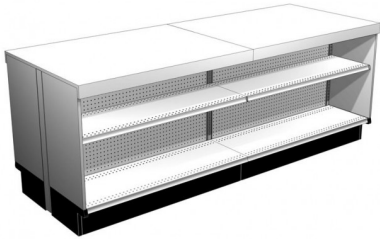

| You are in: Lozier > Products > Laminated Countertops

Laminated Countertops

Part Number: LCT

Laminated Countertops are available in four styles: A, P, E, & F.

Product Details:

- Four Styles available (A, P, E and F)
 - A Style: Front drop lip with square edge
 - P Style: Front drop lip with rounded edge
 - E Style: Front and back drop lip with square edge
 - F Style: No dro plip
- Drop Lips are 3 5/16" H
- Order Flat Multi-Purpose Brackets (MPBF) separately
 - Styles A and P require one pair of brackets per section
 - Styles E and F require two pair of brackets per section

Countertop Style	Base Deck Depth	Countertop Depth
Styles A & P	13"	17"
	16"	20"
	19"	23"
Style E	13" - 13"	32"
	13" - 16"	35"
	16" - 16"	38"

Style F	13" - 13"	30"
	13" - 16"	33"
	16" - 16"	36"

Product Options and Numbers

Example Part #: **LCT A 8 17 LAX**

Laminated Countertop: **LCT**

Style: **A, P, E, F**

Length: 3', 4', 5', 6', 7', **8'**, 9', 10', 11', 12', 13', 14', 15', 16'

Countertop Depth (see chart): **17"**, 20", 23", 30", 32", 33", 35", 36", 38"