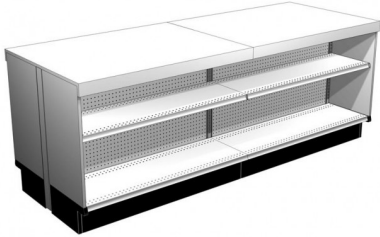

| You are in: [Lozier](#) > [Products](#) > [Service and Display Counter](#)

Service and Display Counter

Part Number:

Product Details:

- Use standard Gondola components to build a Service and Display Counter

ORDERING INSTRUCTIONS

1. Order Lozier Island Section(s)
2. Add Steel Shelves
3. Order End Panels for each end
4. Finish with Laminated Countertop

Product Options and Numbers
