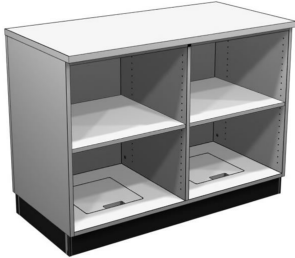

| You are in: Lozier > Products > 4FT & 6FT Straight Counters

4FT & 6FT Straight Counters

Part Number: C

Product Details:

- High pressure laminate top and body
- Melamine interior and base
- 24"D x 36"H
- 3mm PVC top edge
- Optional 1"W rigid PVC Cartguard located 23" above floor

4FT COUNTER

6FT COUNTER

Product Options and Numbers

Example Part #: **C 72 A B T LAW LAX MA1**
XG4 MB6

Counter: C

Counter Length: 48", **72"**

Bay 1 Style: A, B, C, D, E

Bay 2 Style: A, **B**, C, D, E