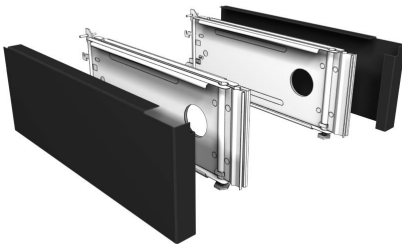

| You are in: [Lozier](#) > [Products](#) > [Contoured End Display Base Brackets and End Trims](#)

Contoured End Display Base Brackets and End Trims

Part Number: **CEDBB**

Contoured End Display Base Bracket and End Trim support Contoured End Display Decks.

Product Details:

- Sold in pairs
- Includes both Standard Spring Locking Base Brackets and Contoured End Trim

Product Options and Numbers

Example Part #: **CEDBB 13 06 S CHR**

Contoured End Display Base Bracket: **CEDBB**

Unit Depth: **13"**, 16", 19", 22", 25"

Base Height: **06**, LB

Spring Locking Base Bracket: **S**

Standard Finish: **CHR**

Suffix Key	
------------	--

06	- 06 Base (8"H)
LB	- Low Base (6"H)
CHR	- Charcoal Black