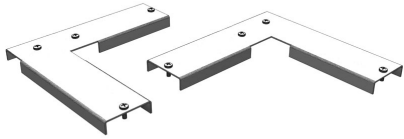

| You are in: [Lozier](#) > [Products](#) > [Stabilizer for WED or CED Wings](#)

Stabilizer for WED or CED Wings

Part Number: **HMA883**

Secures the Wall End Display Wings or Contoured End Display Wings to the Wall End Display End Cap or Contoured End Display End Cap