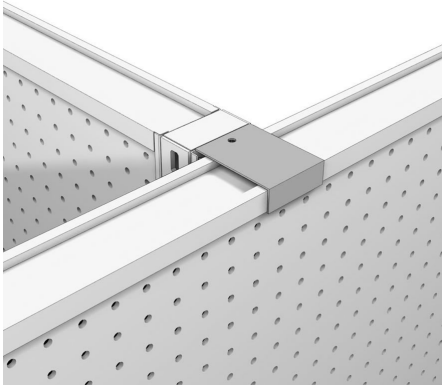

| You are in: [Lozier](#) > [Products](#) > [Wall End Positioner](#)

Wall End Positioner

Part Number: **Part Number: WEDPOS**

Wall End Positioner maintains the position of your End Display, keeping it from moving by wayward shopping carts or floor scrubbers.

Product Details:

- Attaches freestanding WED or CED to Gondolas of same height or taller
- Maintains End Display position
- Restricts movement from shopping carts or floor scrubbers
- For use on End Displays with acceptable freestanding height-to-depth ratio only

Product Options and Numbers

Example Part #: **WEDPOS PLT**

Wall End Positioner: **WEDPOS**

Standard Finish: **PLT**, Optional Catalog Colors

Suffix Key

PLT

- Platinum