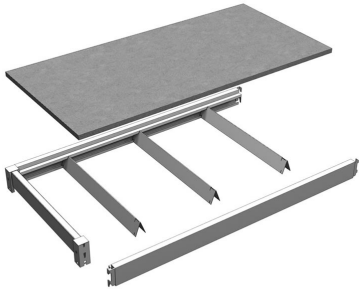

| You are in: [Lozier](#) > [Products](#) > [Bulk Merchandiser Deck Assembly](#)

Bulk Merchandiser Deck Assembly

Part Number:

Product Details:

- Actual depth is 2 1/4" greater than nominal
- Evenly distributed load of 2,400 lbs per 4' section

Assembly Includes (Ordered Separately)

- 1 Base Upright
- 2 Multifunction Front Beams (MFFB)
- 3 Bulk Merch Shelf Supports on 22" & 34" deep (4 Shelf Supports on 46" deep)
- 1 Particleboard Shelf

How to Order

Multi-Function Front Shelf Beam

Product Options and Numbers

Example Part #: **MFFB48 PLT**

Multi-Function Front Shelf Beam: **MFFB**

Beam Width: **48"**, 96"

Standard Finish: **PLT**, Optional Catalog Colors

Suffix Key

PLT - Platinum

Bulk Merchandiser Base Upright

- Required to finish a continuous run of shelving, including single sections

Product Options and Numbers

Example Part #: **BMBU 22 4 PLT**

Bulk Merchandiser Base Upright: **BMBU**