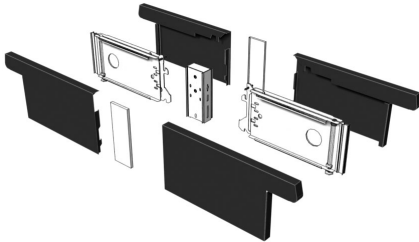

| You are in: [Lozier](#) > [Products](#) > [Steel Display Deck End](#)

Steel Display Deck End

Part Number: **SDD**

Steel Display Deck End smoothes out appearance of Steel Display Deck.

Product Details:

INCLUDES

- 2 Base Brackets
- 2 Pairs of Base End Trims
- 2 Steel Display Deck End Trim
- 1 Steel Display Deck Upright

Product Options and Numbers

Example Part #: **SDD S 35 06 E PLT CHR**

Steel Display Deck: **SDD**

Spring Locking Base Bracket: **S**

Overall Depth: **35"**, 47"

Base Type: **06**, LB

End: E

Upright Standard Finish: PLT, Optional Catalog Colors

Base Standard Finish: CHR

Suffix Key	
06	- 06 Base (8"H)
LB	- Low Base (6"H)
PLT	- Platinum
CHR	- Charcoal Black