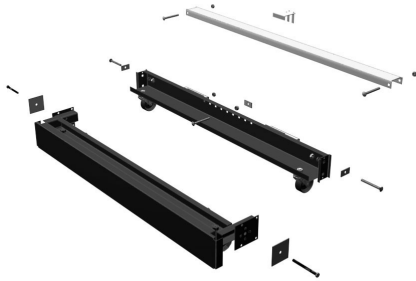

| You are in: [Lozier](#) > [Products](#) > [Mobile Wall End Display Kit](#)

Mobile Wall End Display Kit

Part Number: **MWEK**

Product Details:

- Converts WED or CED into Mobile Wall End Display
- Mobile Wall End is NOT to be used as a freestanding unit. It must be bolted to a Mobile Gondola using the hardware provided
- Evenly distributed load of 500 lbs on End Cap

INCLUDES

- 1 Mobile Gondola Top Cap
- 1 Mobile Gondola Carriage
- 1 Mobile Wall End Carriage
- 1 Wall End Positioner Bracket for Top Cap

ORDERING INSTRUCTIONS

- Order WED or CED separately
- Delete Closed Base Fronts
- Order Kit Below

Product Options and Numbers

Example Part #: **MWEK 4 LB L PLT CHR**

Mobile Wall End Kit: MWEK

Width: 2', 30", 3', 4'

Base Height: **LB**

Locking Caster: **L**

Top Cap Standard Finish: **PLT**, Optional Catalog Colors