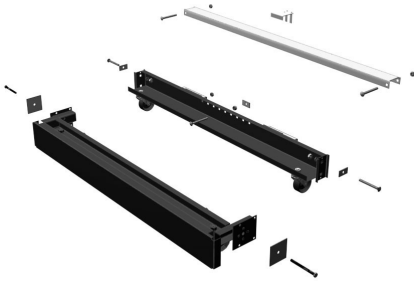

| You are in: [Lozier](#) > [Products](#) > [Mobile Wall End Display Kit](#)

Mobile Wall End Display Kit

Part Number: **MWEK**

Product Details:

- Converts WED or CED into Mobile Wall End Display
- Mobile Wall End is NOT to be used as a freestanding unit. It must be bolted to a Mobile Gondola using the hardware provided
- Evenly distributed load of 500 lbs on End Cap

INCLUDES

- 1 Mobile Gondola Top Cap
- 1 Mobile Gondola Carriage
- 1 Mobile Wall End Carriage
- 1 Wall End Positioner Bracket for Top Cap

ORDERING INSTRUCTIONS

- Order WED or CED separately
- Delete Closed Base Fronts
- Order Kit Below

Product Options and Numbers

Example Part #: **MWEK 4 LB L PLT CHR**

Mobile Wall End Kit: MWEK

Width: 2', 30", 3', 4'

Base Height: **LB**

Locking Caster: **L**

Top Cap Standard Finish: **PLT**, Optional Catalog Colors