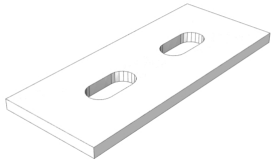

| You are in: [Lozier](#) > [Products](#) > [Quick Connect LED Wood Shelf Clip](#)

# Quick Connect LED Wood Shelf Clip

Part Number: **Part Number: LKQCWCLED**

Attach Quick Connect Lights to Wood Shelves with Wood Shelf Clip.

## Product Details:

- Screws to bottom of Wood Shelf
- 2 clips per Light
- Align with magnets on underside of Lights

## Product Options and Numbers

---

Part #: **LKQCWCLED** **N/A**

Wood Shelf Clip: **LKQCWCLED**

Standard Finish: **N/A**

Suffix Key	
N/A	- No Finish