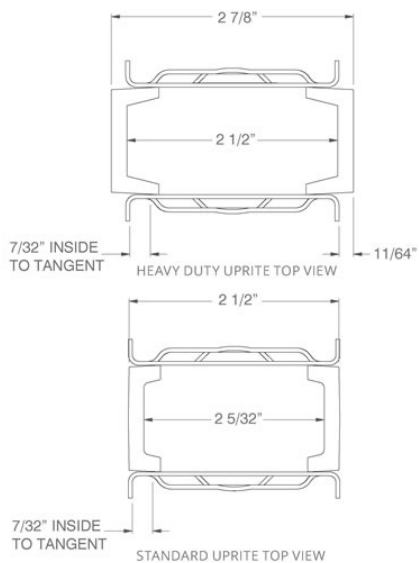

| You are in: Lozier > Products > Caster T-Leg Island End

Caster T-Leg Island End

Part Number:

Order one set of components to complete a Caster T-Leg Island run.

Product Details:

How to Order

COMPONENTS (ORDER SEPARATELY):

A - Uprite, #U_, (one required per run)

B - T-Leg Upright End Trim, #CD412_, (two required per run)

C - Caster T-Legs, #TLEG_C, (two required per Upright)

Upright

- 3/16" thick face channel
- 1" slotted on center for maximum flexibility
- Use for Wall and Island Sections
- Steel welded construction
- Includes side flanges to retain Back material, leveling leg for uneven floors
- Includes Top Caps on Uprights 36"-66"H

Product Options and Numbers

Example Part #: **U 42 PLT**

Upright: **U**, UH

U Height: 30", 36", **42"**, 48", 54", 60", 66", 72", 78", 84", 90", 96", 102", 108", 114", 120"

UH Height: 72", 78", 84", 90", 96", 108", 120"

Standard Finish: **PLT**, Optional Catalog Colors

Suffix Key	
PLT	- Platinum
U	- Upright
UH	- Heavy Duty Upright

Caster T-Leg

- Converts Display Shelving Island into a mobile display with or without deck
- Available run lengths up to 12' long (3' & 4' combinations)
- Consists of 2" sq. tubular T-Leg with 3" diameter caster