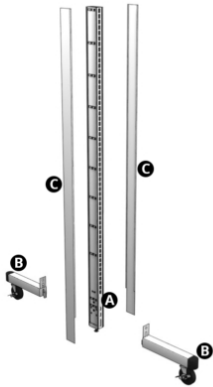

| You are in: Lozier > Products > Caster T-Leg Island End

Caster T-Leg Island End

Part Number:

Order one set of components to complete a Caster T-Leg Island run.

Product Details:

How to Order

COMPONENTS (ORDER SEPARATELY):

A - Uprite, #U_, (one required per run)

B - T-Leg Upright End Trim, #CD412_, (two required per run)

C - Caster T-Legs, #TLEG_C, (two required per Upright)

Upright

- 3/16" thick face channel
- 1" slotted on center for maximum flexibility
- Use for Wall and Island Sections
- Steel welded construction
- Includes side flanges to retain Back material, leveling leg for uneven floors
- Includes Top Caps on Uprights 36"-66"H

Product Options and Numbers

Example Part #: **U 42 PLT**

Upright: **U**, UH

U Height: 30", 36", **42"**, 48", 54", 60", 66", 72", 78", 84", 90", 96", 102", 108", 114", 120"

UH Height: 72", 78", 84", 90", 96", 108", 120"

Standard Finish: **PLT**, Optional Catalog Colors

Suffix Key	
PLT	- Platinum
U	- Upright
UH	- Heavy Duty Upright

Caster T-Leg

- Converts Display Shelving Island into a mobile display with or without deck
- Available run lengths up to 12' long (3' & 4' combinations)
- Consists of 2" sq. tubular T-Leg with 3" diameter caster