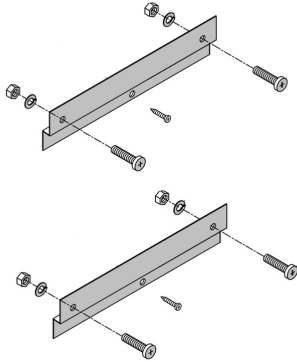

| You are in: [Lozier](#) > [Products](#) > [Flex Rx Storage System End Frame Hardware](#)

Flex Rx Storage System End Frame Hardware

Part Number: **Part Number: FRXEFHDWE**

Hardware pack for Flex Rx Storage System End Frame Assembly.

Product Details:

- (1) pack required for each End Frame Assembly.

Product Options and Numbers

Part #: **FRXEFHDWE WHT**

Flex Rx End Frame Hardware: **FRXEFHDWE**

Standard Finish: **WHT**

Suffix Key

WHT