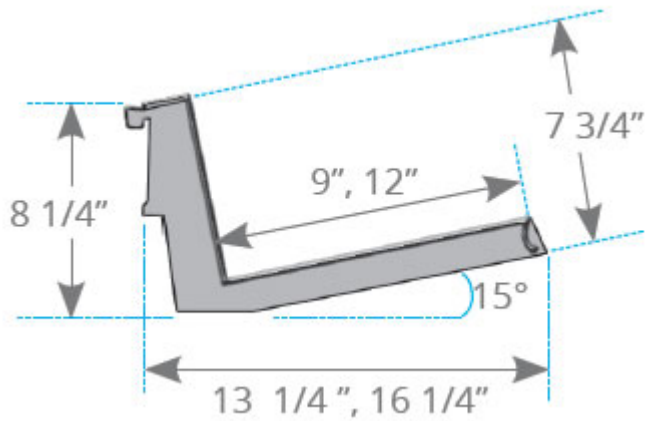

| You are in: Lozier > Products > Book Deck

Book Deck

Part Number: **BKD**

Book Deck is designed to fit on a Low Base Island or Wall Section with a uniformly distributed load of 150 lbs.

Product Details:

- Designed to fit on a Low Base Island or Wall section

NOTE

To order correct configurations for 9"D and 12"D Book Decks, order Low Base Island or Wall Sections and Ends with either 13"D Base Decks for 9"D Book Decks or 16" Base Decks for 12"D Book Decks. Then delete all CBF_LB, BET_LB, and Base Decks (SD_N) and add the same quantities of CBF_06, BET_06, and Book Decks.

Product Options and Numbers

Example Part #: **BKD 4 12 PLT**

Book Deck: **BKD**

Width: 3', **4'**

Depth: 9", **12"**

Standard Finish: **PLT**, Optional Catalog Colors

Suffix Key	
PLT	- Platinum