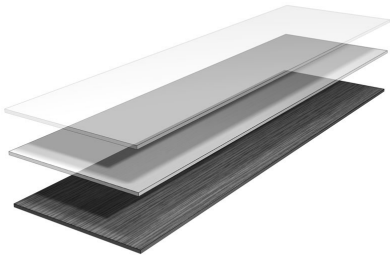

| You are in: [Lozier](#) > [Products](#) > [Shelf Frame Insert](#)

Shelf Frame Insert

Part Number: FI

Insert fits within Shelf Frame and available in glass, acrylic, or hardboard.

Product Details:

- Available in three styles: Tempered Glass, Lucite 2447 White Acrylic, Hardboard
- Contact local sales representative for optional woodgrain melamines

Product Options and Numbers

Example Part #: **FI 4 19 PLT**

Shelf Frame: **FI**

Section Width: 06", 12", 16", 18", 2', 30", 3', **4'**

Depth: 10", 13", 16", **19"**

Standard Finish: CLR, XB7, **PLT**, IA1, Optional Catalog Colors

Suffix Key

- CLR** - Clear Glass
- XB7** - Lucite 2447 White Acrylic
- PLT** - Platinum
- IA1** - Oak Melamine