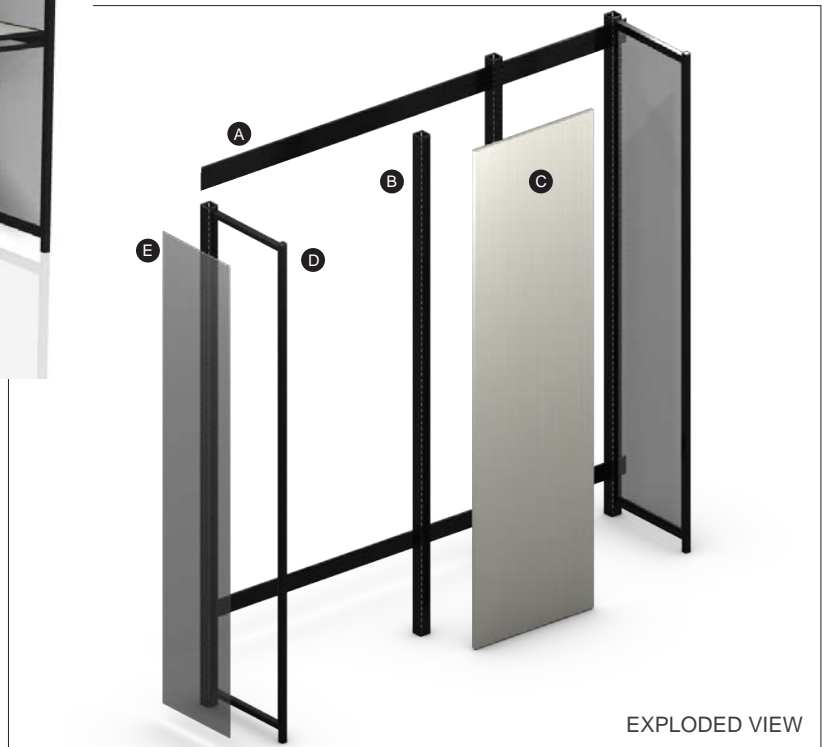

# Softwall

PART IDENTIFICATION	PART #	SIZE
Ⓐ Wall Mount Channel Set	DAA7454	72"L
Ⓑ Softwall Upright	DAA6481	84"H
Ⓒ Back Panel	DBA4881	24"W x 84"H
Ⓓ Wall Divider Panel Frame	DAA6491	84"H x 18"D
Ⓔ Wall Divider Panel Acrylic Insert	DBA4871	84"H x 18"D