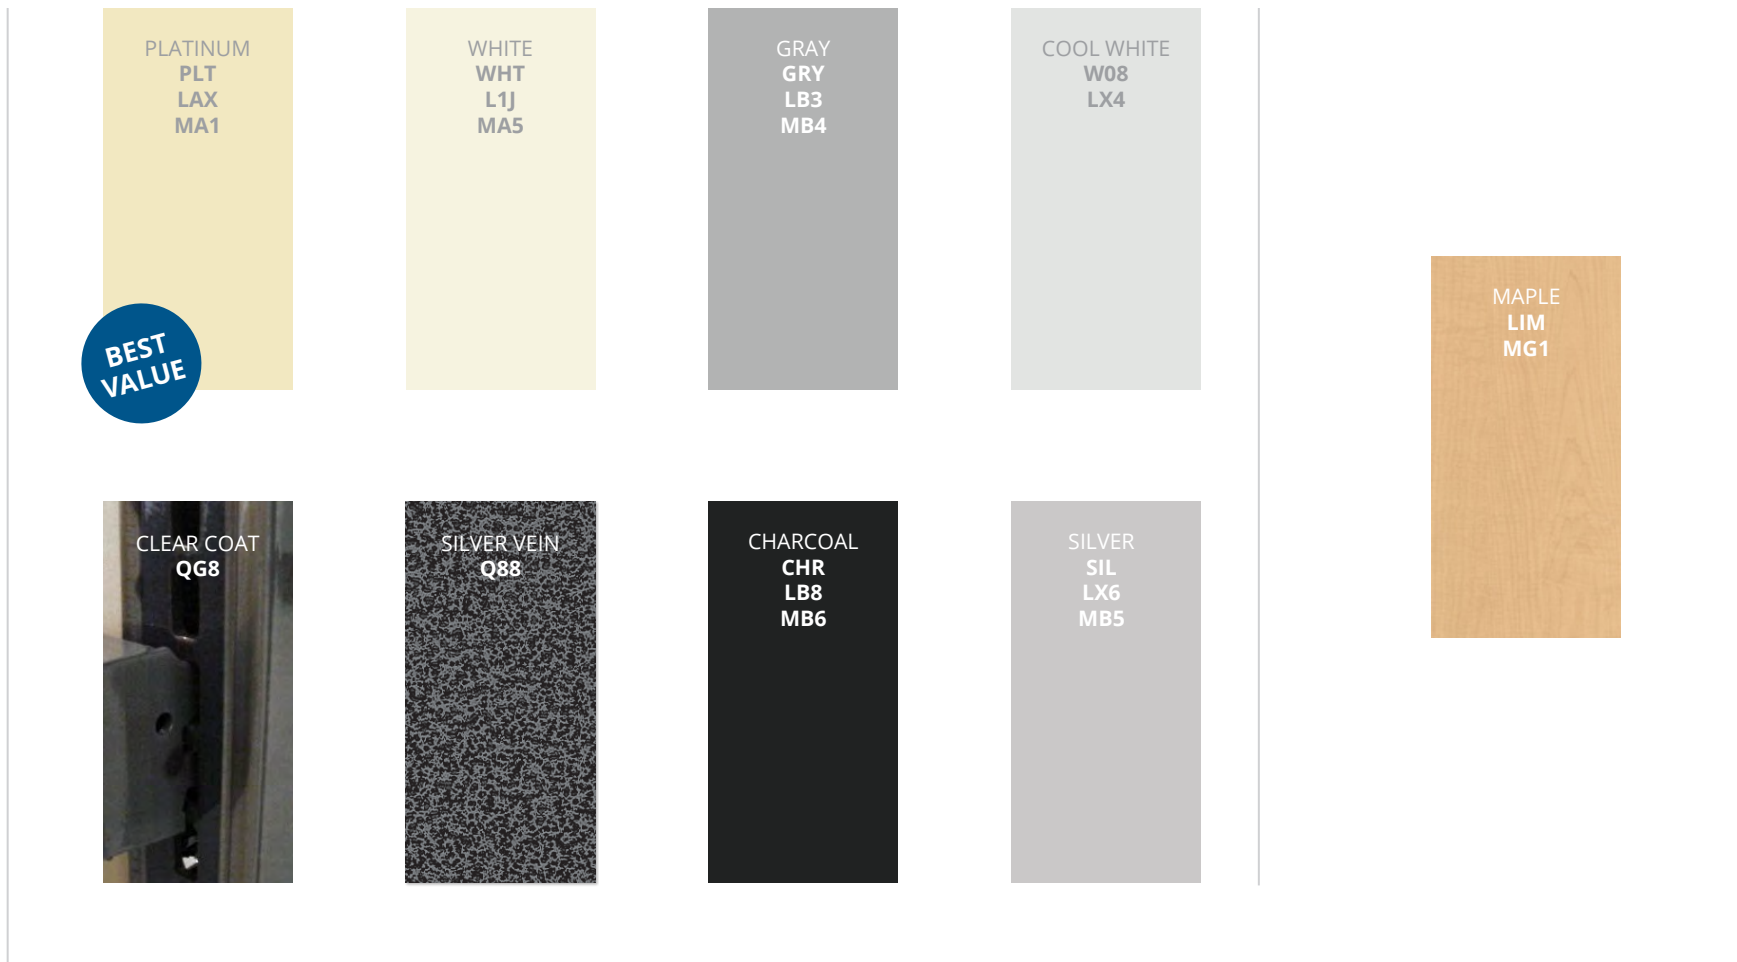

## CATALOG COLORS

These colors will be available, no Minimum Order Quantity (MOQ), or business case required.

LAMINATES: **L\_\_** MELAMINES: **M\_\_**

*Note: Colors shown above are an approximate match. Due to variations in printing and lighting sources, we cannot guarantee your fixtures will be an exact match to the colors represented above. For exact color matching, please view a paint chip in the area and light where color will be used. All Lozier composite wood products comply with California Air Resources Board regulation 93120.*